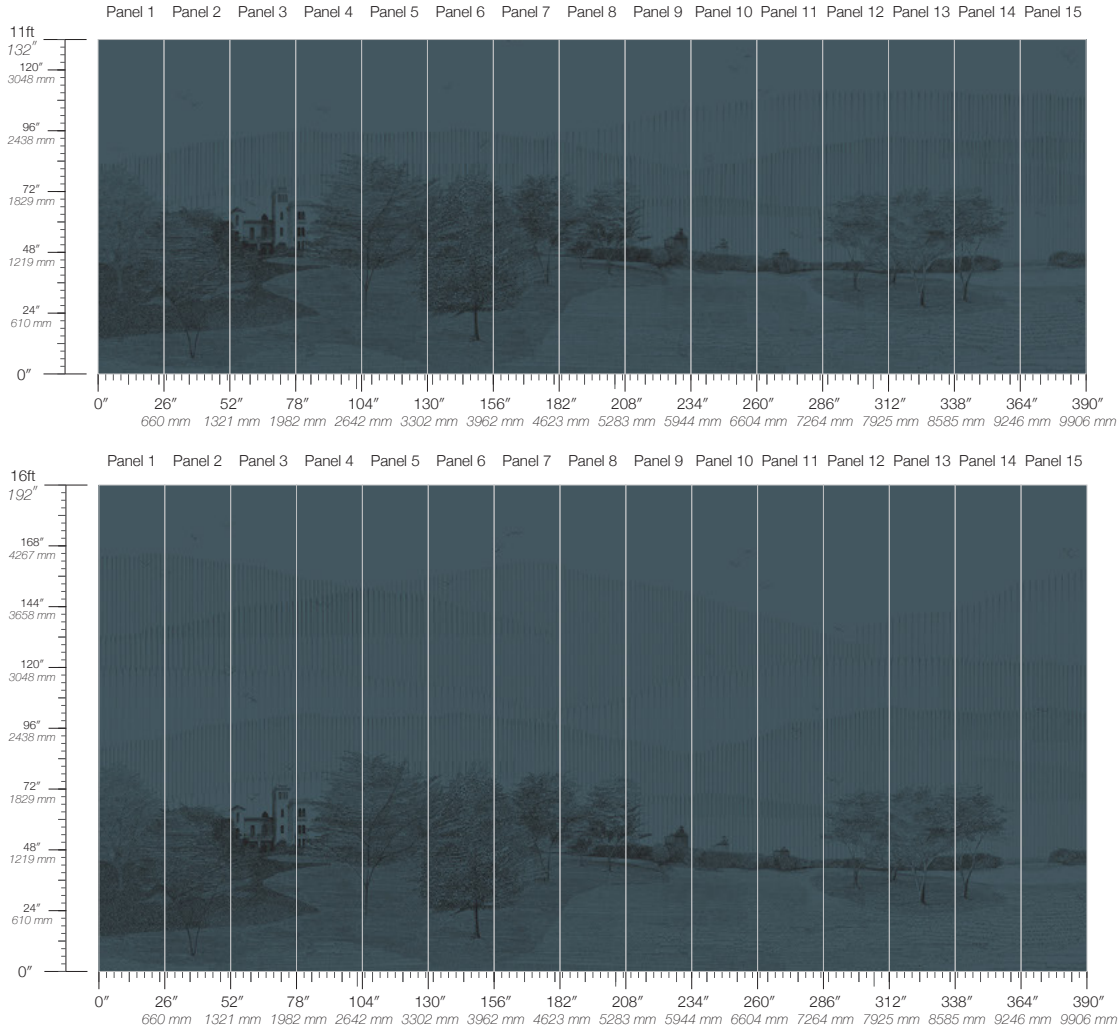

Scenic Vale

Suitable for residential and some commercial projects

COLOR

Vale

STOCK

Made to order

MAINTENANCE

Water-based cleanser

CONTACT

sales@calicowallpaper.com
+1 718 243 1705
57 Lispenard Street
New York, NY 10013 USA

ITEM

5107

LEAD TIME

4 weeks to print

ENVIRONMENTAL

FSC Certified Content

CONTENT

Clay-Coated Paper

MINIMUM

1 panel

SPECS

100% Cellulose face
Non-woven backing
7.1 oz per linear yard
117 g per linear meter
Smooth surface texture

DISCLAIMER

Refer to our website to see the full mural artwork. Reference the physical sample for color and texture. Panel maps represent mural artwork only.

PANEL WIDTH

26" / 661 mm trimmed

PRICE

Available upon request

PANEL HEIGHT

132" / 3353 mm standard
192" / 4877 mm extended

ORIGIN

USA

TESTING

(US) ASTM E84 Adhered Class A

REPEAT

Non-repeating

DETAILS

Custom options available